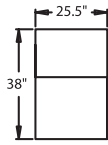

STRAIGHT

- 3900** - 3-Way, WAW®, Rec
- 3901** - 3-Way, WAW®, PR®, Rec
- 2905** - 3-Way, WAW®, Rocker, Rec
- 3304** - 3-Way, WAW®, Glider, Rec
H. 41" W. 43.5" OD. 38"
- 5200** - Straight Arm RF, WAW®, TM®, Rec
- 5201** - Straight Arm RF, WAW®, PR®, Rec
H. 41" W. 35.75" OD. 38"
- 5300** - Straight Arm LF, WAW®, TM®, Rec
- 5301** - Straight Arm LF, WAW®, PR®, Rec
H. 41" W. 35.75" OD. 38"
- 5400** - Armless, WAW®, TM®, Rec
- 5401** - Armless, WAW®, PR®, Rec
H. 41" W. 26.5" OD. 38"
- 6700** - Armless, WAW®, TM®, Loveseat
- 6701** - Armless, WAW®, PR®, Loveseat
H. 41" W. 53" OD. 38"
- 4040** - Straight Storage Console w/Cupholders
H. 36.75" W. 18" OD. 39"

WAW® = Wallaway
TM® = Touch Motion
PR® = Power Recline
Rec = Recliner
LF = Left Facing
RF = Right Facing

CURVED

- 5240** - LF Wedge Arm/RF Straight Arm, WAW®, TM®, Rec
- 5241** - LF Wedge Arm/RF Straight Arm, WAW®, PR®, Rec
H. 41" W. 47.25" OD. 38"
- 5340** - RF Wedge Arm/LF Straight Arm, WAW®, TM®, Rec
- 5341** - RF Wedge Arm/LF Straight Arm, WAW®, PR®, Rec
H. 41" W. 47.25" OD. 38"
- 5440** - RF Wedge Arm, WAW®, TM®, Rec
- 5441** - RF Wedge Arm, WAW®, PR®, Rec
H. 41" W. 38.5" OD. 38"
- 5244** - LF Wedge Arm/RF Straight Arm, WAW®, Glider, Rec
- 5245** - LF Wedge Arm/RF Straight Arm, WAW®, Rocker, Rec
H. 41" W. 44.25" OD. 38"
- 5344** - RF Wedge Arm/LF Straight Arm, WAW®, Glider, Rec
- 5345** - RF Wedge Arm/LF Straight Arm, WAW®, Rocker, Rec
H. 41" W. 44.25" OD. 38"
- 4042** - Wedge Storage Console w/Cupholders
H. 36.75" W. 31.25" OD. 39"

41" BACK HEIGHT

4040 STRAIGHT
CONSOLE TABLE

4042 WEDGE
CONSOLE TABLE

36.75" HEIGHT ON TABLES

3900 RECLINER
3901 POWER
3304 GLIDER
2905 ROCKER

5300 LF ARM
RECLINER
5301 POWER

5340 LF ARM
CONSOLE RF
5341 POWER
5344 GLIDER
5345 ROCKER

5400 ARMLESS
RECLINER
5401 ARMLESS
POWER

5440 ARMLESS
CONSOLE RF
5441 POWER

5240 RF ARM
CONSOLE LF
5241 POWER
5244 GLIDER
5245 ROCKER

5200 RF ARM
RECLINER
5201 POWER

6700 ARMLESS RECLINER
6701 ARMLESS POWER