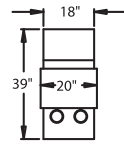

41" BACK HEIGHT

4040 STRAIGHT
CONSOLE TABLE