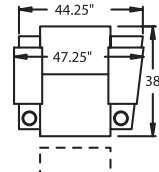

STRAIGHT

- 3900** - 3-Way, WAW®, Rec
- 3901** - 3-Way, WAW®, PR®, Rec
- 2905** - 3-Way, WAW®, Rocker, Rec
- 3304** - 3-Way, WAW®, Glider, Rec
H. 41" W. 43.5" OD. 38"
- 5200** - Straight Arm RF, WAW®, TM®, Rec
- 5201** - Straight Arm RF, WAW®, PR®, Rec
H. 41" W. 35.75" OD. 38"
- 5300** - Straight Arm LF, WAW®, TM®, Rec
- 5301** - Straight Arm LF, WAW®, PR®, Rec
H. 41" W. 35.75" OD. 38"
- 5400** - Armless, WAW®, TM®, Rec
- 5401** - Armless, WAW®, PR®, Rec
H. 41" W. 26.5" OD. 38"
- 6700** - Armless, WAW®, TM®, Loveseat
- 6701** - Armless, WAW®, PR®, Loveseat
H. 41" W. 53" OD. 38"
- 4040** - Straight Storage Console w/Cupholders
H. 36.75" W. 18" OD. 39"

WAW® = Wallaway
TM® = Touch Motion
PR® = Power Recline
Rec = Recliner
LF = Left Facing
RF = Right Facing

CURVED

- 5240** - LF Wedge Arm/RF Straight Arm, WAW®, TM®, Rec
- 5241** - LF Wedge Arm/RF Straight Arm, WAW®, PR®, Rec
H. 41" W. 47.25" OD. 38"
- 5340** - RF Wedge Arm/LF Straight Arm, WAW®, TM®, Rec
- 5341** - RF Wedge Arm/LF Straight Arm, WAW®, PR®, Rec
H. 41" W. 47.25" OD. 38"
- 5440** - RF Wedge Arm, WAW®, TM®, Rec
- 5441** - RF Wedge Arm, WAW®, PR®, Rec
H. 41" W. 38.5" OD. 38"
- 5244** - LF Wedge Arm/RF Straight Arm, WAW®, Glider, Rec
- 5245** - LF Wedge Arm/RF Straight Arm, WAW®, Rocker, Rec
H. 41" W. 44.25" OD. 38"
- 5344** - RF Wedge Arm/LF Straight Arm, WAW®, Glider, Rec
- 5345** - RF Wedge Arm/LF Straight Arm, WAW®, Rocker, Rec
H. 41" W. 44.25" OD. 38"
- 4042** - Wedge Storage Console w/Cupholders
H. 36.75" W. 31.25" OD. 39"

41" BACK HEIGHT

4040 STRAIGHT
CONSOLE TABLE

4042 WEDGE
CONSOLE TABLE

36.75" HEIGHT ON TABLES

3900 RECLINER
3901 POWER
3304 GLIDER
2905 ROCKER

5300 LF ARM
RECLINER
5301 POWER

5340 LF ARM
CONSOLE RF
5341 POWER
5344 GLIDER
5345 ROCKER