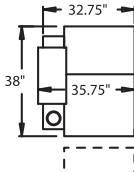

WAW® = Wallaway
TM® = Touch Motion
PR® = Power Recline
Rec = Recliner
LF = Left Facing
RF = Right Facing

CURVED

- 5240** - LF Wedge Arm/RF Straight Arm, WAW®, TM®, Rec
- 5241** - LF Wedge Arm/RF Straight Arm, WAW®, PR®, Rec
H. 41" W. 47.25" OD. 38"
- 5340** - RF Wedge Arm/LF Straight Arm, WAW®, TM®, Rec
- 5341** - RF Wedge Arm/LF Straight Arm, WAW®, PR®, Rec
H. 41" W. 47.25" OD. 38"
- 5440** - RF Wedge Arm, WAW®, TM®, Rec
- 5441** - RF Wedge Arm, WAW®, PR®, Rec
H. 41" W. 38.5" OD. 38"
- 5244** - LF Wedge Arm/RF Straight Arm, WAW®, Glider, Rec
- 5245** - LF Wedge Arm/RF Straight Arm, WAW®, Rocker, Rec
H. 41" W. 44.25" OD. 38"
- 5344** - RF Wedge Arm/LF Straight Arm, WAW®, Glider, Rec
- 5345** - RF Wedge Arm/LF Straight Arm, WAW®, Rocker, Rec
H. 41" W. 44.25" OD. 38"
- 4042** - Wedge Storage Console w/Cupholders
H. 36.75" W. 31.25" OD. 39"

41" BACK HEIGHT

4040 STRAIGHT
CONSOLE TABLE

4042 WEDGE
CONSOLE TABLE

36.75" HEIGHT ON TABLES

3900 RECLINER
3901 POWER
3304 GLIDER
2905 ROCKER

5300 LF ARM
RECLINER
5301 POWER

5340 LF ARM
CONSOLE RF
5341 POWER
5344 GLIDER
5345 ROCKER

5400 ARMLESS
RECLINER
5401 ARMLESS
POWER

5440 ARMLESS
CONSOLE RF
5441 POWER

5240 RF ARM
CONSOLE LF
5241 POWER
5244 GLIDER
5245 ROCKER

5200 RF ARM
RECLINER
5201 POWER

6700 ARMLESS RECLINER
6701 ARMLESS POWER