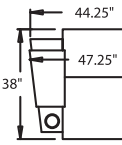

STRAIGHT

- 3900** - 3-Way, WAW®, Rec
- 3901** - 3-Way, WAW®, PR®, Rec
- 2905** - 3-Way, WAW®, Rocker, Rec
- 3304** - 3-Way, WAW®, Glider, Rec
H. 41" W. 43.5" OD. 38"
- 5200** - Straight Arm RF, WAW®, TM®, Rec
- 5201** - Straight Arm RF, WAW®, PR®, Rec
H. 41" W. 35.75" OD. 38"
- 5300** - Straight Arm LF, WAW®, TM®, Rec
- 5301** - Straight Arm LF, WAW®, PR®, Rec
H. 41" W. 35.75" OD. 38"
- 5400** - Armless, WAW®, TM®, Rec
- 5401** - Armless, WAW®, PR®, Rec
H. 41" W. 26.5" OD. 38"
- 6700** - Armless, WAW®, TM®, Loveseat
- 6701** - Armless, WAW®, PR®, Loveseat
H. 41" W. 53" OD. 38"
- 4040** - Straight Storage Console w/Cupholders
H. 36.75" W. 18" OD. 39"

WAW® = Wallaway
TM® = Touch Motion
PR® = Power Recline
Rec = Recliner
LF = Left Facing
RF = Right Facing

CURVED

- 5240** - LF Wedge Arm/RF Straight Arm, WAW®, TM®, Rec
- 5241** - LF Wedge Arm/RF Straight Arm, WAW®, PR®, Rec
H. 41" W. 47.25" OD. 38"
- 5340** - RF Wedge Arm/LF Straight Arm, WAW®, TM®, Rec
- 5341** - RF Wedge Arm/LF Straight Arm, WAW®, PR®, Rec
H. 41" W. 47.25" OD. 38"
- 5440** - RF Wedge Arm, WAW®, TM®, Rec
- 5441** - RF Wedge Arm, WAW®, PR®, Rec
H. 41" W. 38.5" OD. 38"
- 5244** - LF Wedge Arm/RF Straight Arm, WAW®, Glider, Rec
- 5245** - LF Wedge Arm/RF Straight Arm, WAW®, Rocker, Rec
H. 41" W. 44.25" OD. 38"
- 5344** - RF Wedge Arm/LF Straight Arm, WAW®, Glider, Rec
- 5345** - RF Wedge Arm/LF Straight Arm, WAW®, Rocker, Rec
H. 41" W. 44.25" OD. 38"
- 4042** - Wedge Storage Console w/Cupholders
H. 36.75" W. 31.25" OD. 39"

41" BACK HEIGHT

4040 STRAIGHT
CONSOLE TABLE

4042 WEDGE
CONSOLE TABLE

36.75" HEIGHT ON TABLES

3900 RECLINER
3901 POWER
3304 GLIDER
2905 ROCKER

5300 LF ARM
RECLINER
5301 POWER

5340 LF ARM
CONSOLE RF
5341 POWER
5344 GLIDER
5345 ROCKER

5400 ARMLESS
RECLINER
5401 ARMLESS
POWER

5440 ARMLESS
CONSOLE RF
5441 POWER

5240 RF ARM
CONSOLE LF
5241 POWER
5244 GLIDER
5245 ROCKER

5200 RF ARM
RECLINER
5201 POWER

6700 ARMLESS RECLINER
6701 ARMLESS POWER