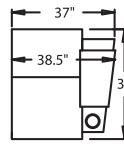

WAW® = Wallaway
TM® = Touch Motion
PR® = Power Recline
Rec = Recliner
LF = Left Facing
RF = Right Facing

CURVED

- 5240** - LF Wedge Arm/RF Straight Arm, WAW®, TM®, Rec
- 5241** - LF Wedge Arm/RF Straight Arm, WAW®, PR®, Rec
H. 41" W. 47.25" OD. 38"
- 5340** - RF Wedge Arm/LF Straight Arm, WAW®, TM®, Rec
- 5341** - RF Wedge Arm/LF Straight Arm, WAW®, PR®, Rec
H. 41" W. 47.25" OD. 38"
- 5440** - RF Wedge Arm, WAW®, TM®, Rec
- 5441** - RF Wedge Arm, WAW®, PR®, Rec
H. 41" W. 38.5" OD. 38"
- 5244** - LF Wedge Arm/RF Straight Arm, WAW®, Glider, Rec
- 5245** - LF Wedge Arm/RF Straight Arm, WAW®, Rocker, Rec
H. 41" W. 44.25" OD. 38"
- 5344** - RF Wedge Arm/LF Straight Arm, WAW®, Glider, Rec
- 5345** - RF Wedge Arm/LF Straight Arm, WAW®, Rocker, Rec
H. 41" W. 44.25" OD. 38"
- 4042** - Wedge Storage Console w/Cupholders
H. 36.75" W. 31.25" OD. 39"

41" BACK HEIGHT

4040 STRAIGHT
CONSOLE TABLE

4042 WEDGE
CONSOLE TABLE

36.75" HEIGHT ON TABLES

3900 RECLINER
3901 POWER
3304 GLIDER
2905 ROCKER

5300 LF ARM
RECLINER
5301 POWER

5340 LF ARM
CONSOLE RF
5341 POWER
5344 GLIDER
5345 ROCKER

5400 ARMLESS
RECLINER
5401 ARMLESS
POWER

5440 ARMLESS
CONSOLE RF
5441 POWER

5240 RF ARM
CONSOLE LF
5241 POWER
5244 GLIDER
5245 ROCKER

5200 RF ARM
RECLINER
5201 POWER

6700 ARMLESS RECLINER
6701 ARMLESS POWER