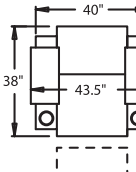

STRAIGHT

- 3900** - 3-Way, WAW®, Rec
- 3901** - 3-Way, WAW®, PR®, Rec
- 2905** - 3-Way, WAW®, Rocker, Rec
- 3304** - 3-Way, WAW®, Glider, Rec
H. 41" W. 43.5" OD. 38"
- 5200** - Straight Arm RF, WAW®, TM®, Rec
- 5201** - Straight Arm RF, WAW®, PR®, Rec
H. 41" W. 35.75" OD. 38"
- 5300** - Straight Arm LF, WAW®, TM®, Rec
- 5301** - Straight Arm LF, WAW®, PR®, Rec
H. 41" W. 35.75" OD. 38"
- 5400** - Armless, WAW®, TM®, Rec
- 5401** - Armless, WAW®, PR®, Rec
H. 41" W. 26.5" OD. 38"
- 6700** - Armless, WAW®, TM®, Loveseat
- 6701** - Armless, WAW®, PR®, Loveseat
H. 41" W. 53" OD. 38"
- 4040** - Straight Storage Console w/Cupholders
H. 36.75" W. 18" OD. 39"

WAW® = Wallaway
TM® = Touch Motion
PR® = Power Recline
Rec = Recliner
LF = Left Facing
RF = Right Facing

CURVED

- 5240** - LF Wedge Arm/RF Straight Arm, WAW®, TM®, Rec
- 5241** - LF Wedge Arm/RF Straight Arm, WAW®, PR®, Rec
H. 41" W. 47.25" OD. 38"
- 5340** - RF Wedge Arm/LF Straight Arm, WAW®, TM®, Rec
- 5341** - RF Wedge Arm/LF Straight Arm, WAW®, PR®, Rec
H. 41" W. 47.25" OD. 38"
- 5440** - RF Wedge Arm, WAW®, TM®, Rec
- 5441** - RF Wedge Arm, WAW®, PR®, Rec
H. 41" W. 38.5" OD. 38"
- 5244** - LF Wedge Arm/RF Straight Arm, WAW®, Glider, Rec
- 5245** - LF Wedge Arm/RF Straight Arm, WAW®, Rocker, Rec
H. 41" W. 44.25" OD. 38"
- 5344** - RF Wedge Arm/LF Straight Arm, WAW®, Glider, Rec
- 5345** - RF Wedge Arm/LF Straight Arm, WAW®, Rocker, Rec
H. 41" W. 44.25" OD. 38"
- 4042** - Wedge Storage Console w/Cupholders
H. 36.75" W. 31.25" OD. 39"

41" BACK HEIGHT

4040 STRAIGHT
CONSOLE TABLE

4042 WEDGE
CONSOLE TABLE

36.75" HEIGHT ON TABLES

3900 RECLINER
3901 POWER
3304 GLIDER
2905 ROCKER

5300 LF ARM
RECLINER
5301 POWER

5340 LF ARM
CONSOLE RF
5341 POWER
5344 GLIDER
5345 ROCKER

5400 ARMLESS
RECLINER
5401 ARMLESS
POWER

5440 ARMLESS
CONSOLE RF
5441 POWER

5240 RF ARM
CONSOLE LF
5241 POWER
5244 GLIDER
5245 ROCKER

5200 RF ARM
RECLINER
5201 POWER

6700 ARMLESS RECLINER
6701 ARMLESS POWER