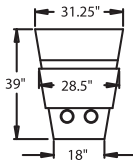

STRAIGHT

- 3900** - 3-Way, WAW®, Rec
- 3901** - 3-Way, WAW®, PR®, Rec
- 2905** - 3-Way, WAW®, Rocker, Rec
- 3304** - 3-Way, WAW®, Glider, Rec
H. 41" W. 43.5" OD. 38"
- 5200** - Straight Arm RF, WAW®, TM®, Rec
- 5201** - Straight Arm RF, WAW®, PR®, Rec
H. 41" W. 35.75" OD. 38"
- 5300** - Straight Arm LF, WAW®, TM®, Rec
- 5301** - Straight Arm LF, WAW®, PR®, Rec
H. 41" W. 35.75" OD. 38"
- 5400** - Armless, WAW®, TM®, Rec
- 5401** - Armless, WAW®, PR®, Rec
H. 41" W. 26.5" OD. 38"
- 6700** - Armless, WAW®, TM®, Loveseat
- 6701** - Armless, WAW®, PR®, Loveseat
H. 41" W. 53" OD. 38"
- 4040** - Straight Storage Console w/Cupholders
H. 36.75" W. 18" OD. 39"

WAW® = Wallaway
TM® = Touch Motion
PR® = Power Recline
Rec = Recliner
LF = Left Facing
RF = Right Facing

CURVED

- 5240** - LF Wedge Arm/RF Straight Arm, WAW®, TM®, Rec
- 5241** - LF Wedge Arm/RF Straight Arm, WAW®, PR®, Rec
H. 41" W. 47.25" OD. 38"
- 5340** - RF Wedge Arm/LF Straight Arm, WAW®, TM®, Rec
- 5341** - RF Wedge Arm/LF Straight Arm, WAW®, PR®, Rec
H. 41" W. 47.25" OD. 38"
- 5440** - RF Wedge Arm, WAW®, TM®, Rec
- 5441** - RF Wedge Arm, WAW®, PR®, Rec
H. 41" W. 38.5" OD. 38"
- 5244** - LF Wedge Arm/RF Straight Arm, WAW®, Glider, Rec
- 5245** - LF Wedge Arm/RF Straight Arm, WAW®, Rocker, Rec
H. 41" W. 44.25" OD. 38"
- 5344** - RF Wedge Arm/LF Straight Arm, WAW®, Glider, Rec
- 5345** - RF Wedge Arm/LF Straight Arm, WAW®, Rocker, Rec
H. 41" W. 44.25" OD. 38"
- 4042** - Wedge Storage Console w/Cupholders
H. 36.75" W. 31.25" OD. 39"

41" BACK HEIGHT

4040 STRAIGHT
CONSOLE TABLE

4042 WEDGE
CONSOLE TABLE

36.75" HEIGHT ON TABLES

3900 RECLINER
3901 POWER
3304 GLIDER
2905 ROCKER

5300 LF ARM
RECLINER
5301 POWER

5340 LF ARM
CONSOLE RF
5341 POWER
5344 GLIDER
5345 ROCKER