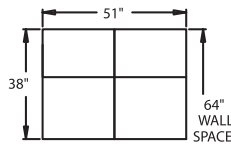

STRAIGHT

- 3900** - 3-Way, WAW®, Rec
- 3901** - 3-Way, WAW®, PR®, Rec
- 2905** - 3-Way, WAW®, Rocker, Rec
- 3304** - 3-Way, WAW®, Glider, Rec
H. 41" W. 43.5" OD. 38"
- 5200** - Straight Arm RF, WAW®, TM®, Rec
- 5201** - Straight Arm RF, WAW®, PR®, Rec
H. 41" W. 35.75" OD. 38"
- 5300** - Straight Arm LF, WAW®, TM®, Rec
- 5301** - Straight Arm LF, WAW®, PR®, Rec
H. 41" W. 35.75" OD. 38"
- 5400** - Armless, WAW®, TM®, Rec
- 5401** - Armless, WAW®, PR®, Rec
H. 41" W. 26.5" OD. 38"
- 6700** - Armless, WAW®, TM®, Loveseat
- 6701** - Armless, WAW®, PR®, Loveseat
H. 41" W. 53" OD. 38"
- 4040** - Straight Storage Console w/Cupholders
H. 36.75" W. 18" OD. 39"

41" BACK HEIGHT

4040 STRAIGHT
CONSOLE TABLE

4042 WEDGE
CONSOLE TABLE

36.75" HEIGHT ON TABLES

3900 RECLINER
3901 POWER
3304 GLIDER
2905 ROCKER

5300 LF ARM
RECLINER
5301 POWER

5340 LF ARM
CONSOLE RF
5341 POWER
5344 GLIDER
5345 ROCKER

5400 ARMLESS
RECLINER
5401 ARMLESS
POWER

5440 ARMLESS
CONSOLE RF
5441 POWER

5240 RF ARM
CONSOLE LF
5241 POWER
5244 GLIDER
5245 ROCKER

5200 RF ARM
RECLINER
5201 POWER

6700 ARMLESS RECLINER
6701 ARMLESS POWER