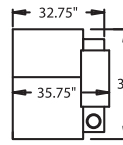

WAW® = Wallaway
TM® = Touch Motion
PR® = Power Recline
Rec = Recliner
LF = Left Facing
RF = Right Facing

CURVED

- 5240** - LF Wedge Arm/RF Straight Arm, WAW®, TM®, Rec
- 5241** - LF Wedge Arm/RF Straight Arm, WAW®, PR®, Rec
H. 41" W. 47.25" OD. 38"
- 5340** - RF Wedge Arm/LF Straight Arm, WAW®, TM®, Rec
- 5341** - RF Wedge Arm/LF Straight Arm, WAW®, PR®, Rec
H. 41" W. 47.25" OD. 38"
- 5440** - RF Wedge Arm, WAW®, TM®, Rec
- 5441** - RF Wedge Arm, WAW®, PR®, Rec
H. 41" W. 38.5" OD. 38"
- 5244** - LF Wedge Arm/RF Straight Arm, WAW®, Glider, Rec
- 5245** - LF Wedge Arm/RF Straight Arm, WAW®, Rocker, Rec
H. 41" W. 44.25" OD. 38"
- 5344** - RF Wedge Arm/LF Straight Arm, WAW®, Glider, Rec
- 5345** - RF Wedge Arm/LF Straight Arm, WAW®, Rocker, Rec
H. 41" W. 44.25" OD. 38"
- 4042** - Wedge Storage Console w/Cupholders
H. 36.75" W. 31.25" OD. 39"

41" BACK HEIGHT

4040 STRAIGHT
CONSOLE TABLE

4042 WEDGE
CONSOLE TABLE

36.75" HEIGHT ON TABLES

3900 RECLINER
3901 POWER
3304 GLIDER
2905 ROCKER

5300 LF ARM
RECLINER
5301 POWER

5340 LF ARM
CONSOLE RF
5341 POWER
5344 GLIDER
5345 ROCKER

5400 ARMLESS
RECLINER
5401 ARMLESS
POWER

5440 ARMLESS
CONSOLE RF
5441 POWER

5240 RF ARM
CONSOLE LF
5241 POWER
5244 GLIDER
5245 ROCKER

5200 RF ARM
RECLINER
5201 POWER

6700 ARMLESS RECLINER
6701 ARMLESS POWER